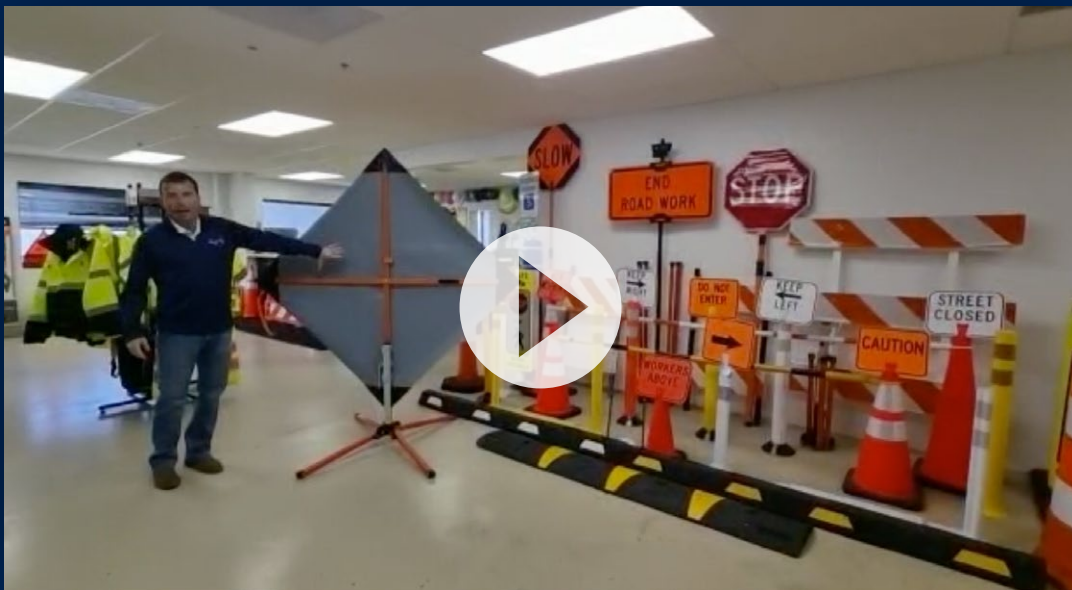

TOUGH ENOUGH FOR ANYTHING

- Roll-up safety signs can be wiped and cleaned, **to keep your signs looking newer longer.**
- **The ink technology is durable** and is not affected by environmentally safe cleaning solutions.
- Available in marathon sheeting, they are fade and UV resistant for **extended outdoor life.**

**Available in
Marathon Sheeting**

ROLL-UP SIGNS ARE EASY Watch the video to learn more!